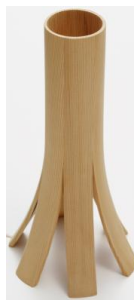

AK kabaju001

- materials/ wild cherry bark, MDF, steel, LED
- size/ W80×D80×H330mm
- weight/ 630g
- traditional craft/ Kaba-zaiku (Akita), hand-made

AK kabaju002

- materials/ wild cherry bark, Japanese walnut, steel, LED
- size/ ø82×H330mm
- weight/ 440g
- traditional craft/ Kaba-zaiku (Akita), hand-made

AK gururi101

- materials/ Akita cedar, stainless steel, LED
- size/ W215×D30×H210mm
- weight/ 140g
- traditional craft/ Odate Magewappa (Akita), hand-made

AK KABANA201

- materials/ wild cherry bark, Japanese cherry birch, steel, LED
- size/ W105×D110×H300mm
- weight/ 320g
- traditional craft/ Kaba-zaiku (Akita), hand-made

AK It's OK301

- materials/ Akita wild cedar, LED
- size/ ø60×H300mm
- weight/ 110g
- traditional craft/ Akita cedar cooperage (Akita), hand-made

AK It's OK302

- materials/ Akita wild cedar, LED
- size/ ø60×H300mm
- weight/ 100g
- traditional craft/ Akita cedar cooperage (Akita), hand-made

AK Watching the Moon401

- materials/ cypress with Urushi lacquer finish, LED
- size/ W120×D120×H120mm
- weight/ 470g
- traditional craft/ Kawatsura Urushi lacquer ware (Akita), hand-made

AK WAPPER501

- materials/ Akita wild cedar, hinges, LED
- size/ ø100×H75mm (max height 255mm)
- weight/ 190g
- traditional craft/ Odate Magewappa (Akita), hand-made